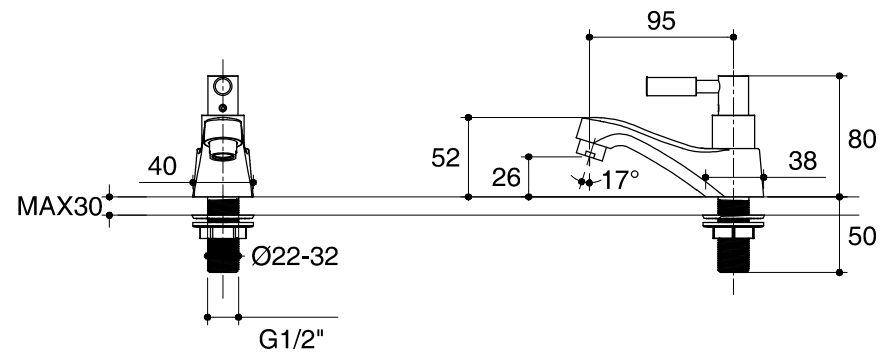

Dimensions are approximate.

Unit: mm

SKU	K-7287X-CP
Name	PATO
Description	COLD ONLY LAVATORY FAUCET
ENGLEFIELD	

\*The recommended dimension for installation can be adjusted according to user preferences and layout.